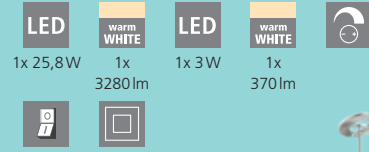

33181

Stehleuchte; Stahl, nickel-matt / Kunststoff, transparent

H 1850, Ø 270, Base: Ø 250

9 002759 331818